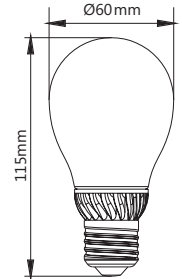

LED A60G LED A60GD

Specification

- Glass cover, ceramic base, beam angle 360°, makes it mostly like incandescent lamp while providing better lighting environment.
- Up to 85% energy saving compared with incandescent lamp
- Dimmable version available, high color rendering
- Long lifetime, up to 30000 hours
- No mercury, UV- and IR-free

LED A60G 7W

LED A60G 9W

LED A 60G 3W
LED A 60G 5W
LED A 60GD 3W
LED A 60GD 5W

LED A 60G 7W
LED A 60GD 7W

LED A 60G 9W
LED A 60GD 9W

| Model | Light Distribution | Watt | Lumens | Color temperature | Dimmable | CRI | QTY/CTN | CTN dimension |
|--------------|--------------------|------|--------|-------------------|----------|-----|---------|---------------|
| LED A60G 3W | 360 ° | 3W | 250 lm | 3000/4000/6500K | No | >80 | 50 PCS | 345×345×260mm |
| LED A60G 5W | 360 ° | 5W | 400 lm | 3000/4000/6500K | No | >80 | 50 PCS | 345×345×260mm |
| LED A60G 7W | 360 ° | 7W | 600 lm | 3000/4000/6500K | No | >80 | 50 PCS | 345×345×260mm |
| LED A60G 9W | 360 ° | 9W | 750 lm | 3000/4000/6500K | No | >80 | 50 PCS | 345×345×280mm |
| LED A60GD 3W | 360 ° | 3W | 250 lm | 3000/4000/6500K | Yes | >80 | 50 PCS | 345×345×260mm |
| LED A60GD 5W | 360 ° | 5W | 400 lm | 3000/4000/6500K | Yes | >80 | 50 PCS | 345×345×260mm |
| LED A60GD 7W | 360 ° | 7W | 600 lm | 3000/4000/6500K | Yes | >80 | 50 PCS | 345×345×260mm |
| LED A60GD 9W | 360 ° | 9W | 750 lm | 3000/4000/6500K | Yes | >80 | 50 PCS | 345×345×280mm |