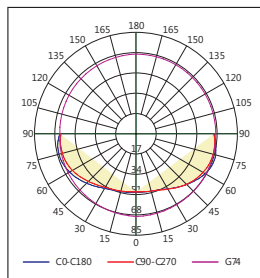

LED A60G LED A60GD

Specification

- Glass cover, ceramic base, beam angle 360°, makes it mostly like incandescent lamp while providing better lighting environment.
- Up to 85% energy saving compared with incandescent lamp
- Dimmable version available, high color rendering
- Long lifetime, up to 30000 hours
- No mercury, UV- and IR-free

LED A60G 7W

LED A60G 9W

LED A 60G 3W
LED A 60G 5W
LED A 60GD 3W
LED A 60GD 5W

LED A 60G 7W
LED A 60GD 7W

LED A 60G 9W
LED A 60GD 9W

| Model | Light Distribution | Watt | Lumens | Color temperature | Dimmable | CRI | QTY/CTN | CTN dimension |
|--------------|--------------------|------|--------|-------------------|----------|-----|---------|---------------|
| LED A60G 3W | 360 ° | 3W | 250 lm | 3000/4000/6500K | No | >80 | 50 PCS | 345×345×260mm |
| LED A60G 5W | 360 ° | 5W | 400 lm | 3000/4000/6500K | No | >80 | 50 PCS | 345×345×260mm |
| LED A60G 7W | 360 ° | 7W | 600 lm | 3000/4000/6500K | No | >80 | 50 PCS | 345×345×260mm |
| LED A60G 9W | 360 ° | 9W | 750 lm | 3000/4000/6500K | No | >80 | 50 PCS | 345×345×280mm |
| LED A60GD 3W | 360 ° | 3W | 250 lm | 3000/4000/6500K | Yes | >80 | 50 PCS | 345×345×260mm |
| LED A60GD 5W | 360 ° | 5W | 400 lm | 3000/4000/6500K | Yes | >80 | 50 PCS | 345×345×260mm |
| LED A60GD 7W | 360 ° | 7W | 600 lm | 3000/4000/6500K | Yes | >80 | 50 PCS | 345×345×260mm |
| LED A60GD 9W | 360 ° | 9W | 750 lm | 3000/4000/6500K | Yes | >80 | 50 PCS | 345×345×280mm |