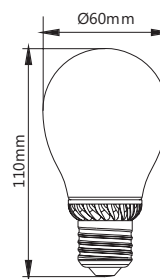

LED A60G LED A60GD

Specification

- Glass cover, ceramic base, beam angle 360°, makes it mostly like incandescent lamp while providing better lighting environment.
- Up to 85% energy saving compared with incandescent lamp
- Dimmable version available, high color rendering
- Long lifetime, up to 30000 hours
- No mercury, UV- and IR-free

LED A60G 7W

LED A60G 9W

LED A 60G 3W
LED A 60G 5W
LED A 60GD 3W
LED A 60GD 5W

LED A 60G 7W
LED A 60GD 7W

LED A 60G 9W
LED A 60GD 9W

| Model | Light Distribution | Watt | Lumens | Color temperature | Dimmable | CRI | QTY/CTN | CTN dimension |
|--------------|--------------------|------|--------|-------------------|----------|-----|---------|---------------|
| LED A60G 3W | 360 ° | 3W | 250 lm | 3000/4000/6500K | No | >80 | 50 PCS | 345×345×260mm |
| LED A60G 5W | 360 ° | 5W | 400 lm | 3000/4000/6500K | No | >80 | 50 PCS | 345×345×260mm |
| LED A60G 7W | 360 ° | 7W | 600 lm | 3000/4000/6500K | No | >80 | 50 PCS | 345×345×260mm |
| LED A60G 9W | 360 ° | 9W | 750 lm | 3000/4000/6500K | No | >80 | 50 PCS | 345×345×280mm |
| LED A60GD 3W | 360 ° | 3W | 250 lm | 3000/4000/6500K | Yes | >80 | 50 PCS | 345×345×260mm |
| LED A60GD 5W | 360 ° | 5W | 400 lm | 3000/4000/6500K | Yes | >80 | 50 PCS | 345×345×260mm |
| LED A60GD 7W | 360 ° | 7W | 600 lm | 3000/4000/6500K | Yes | >80 | 50 PCS | 345×345×260mm |
| LED A60GD 9W | 360 ° | 9W | 750 lm | 3000/4000/6500K | Yes | >80 | 50 PCS | 345×345×280mm |