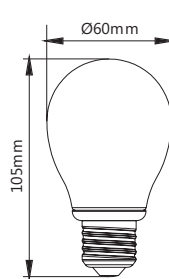

LED A60G LED A60GD

Specification

- Glass cover, ceramic base, beam angle 360°, makes it mostly like incandescent lamp while providing better lighting environment.
- Up to 85% energy saving compared with incandescent lamp
- Dimmable version available, high color rendering
- Long lifetime, up to 30000 hours
- No mercury, UV- and IR-free

LED A60G 7W

LED A60G 9W

LED A 60G 3W
LED A 60G 5W
LED A 60GD 3W
LED A 60GD 5W

LED A 60G 7W
LED A 60GD 7W

LED A 60G 9W
LED A 60GD 9W

| Model | Light Distribution | Watt | Lumens | Color temperature | Dimmable | CRI | QTY/CTN | CTN dimension |
|--------------|--------------------|------|--------|-------------------|----------|-----|---------|---------------|
| LED A60G 3W | 360 ° | 3W | 250 lm | 3000/4000/6500K | No | >80 | 50 PCS | 345×345×260mm |
| LED A60G 5W | 360 ° | 5W | 400 lm | 3000/4000/6500K | No | >80 | 50 PCS | 345×345×260mm |
| LED A60G 7W | 360 ° | 7W | 600 lm | 3000/4000/6500K | No | >80 | 50 PCS | 345×345×260mm |
| LED A60G 9W | 360 ° | 9W | 750 lm | 3000/4000/6500K | No | >80 | 50 PCS | 345×345×280mm |
| LED A60GD 3W | 360 ° | 3W | 250 lm | 3000/4000/6500K | Yes | >80 | 50 PCS | 345×345×260mm |
| LED A60GD 5W | 360 ° | 5W | 400 lm | 3000/4000/6500K | Yes | >80 | 50 PCS | 345×345×260mm |
| LED A60GD 7W | 360 ° | 7W | 600 lm | 3000/4000/6500K | Yes | >80 | 50 PCS | 345×345×260mm |
| LED A60GD 9W | 360 ° | 9W | 750 lm | 3000/4000/6500K | Yes | >80 | 50 PCS | 345×345×280mm |