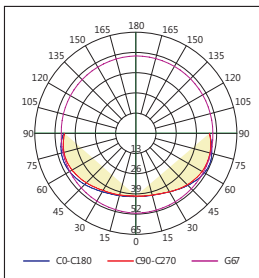

LED A60G LED A60GD

Specification

- Glass cover, ceramic base, beam angle 360°, makes it mostly like incandescent lamp while providing better lighting environment.
- Up to 85% energy saving compared with incandescent lamp
- Dimmable version available, high color rendering
- Long lifetime, up to 30000 hours
- No mercury, UV- and IR-free

LED A60G 7W

LED A60G 9W

LED A 60G 3W
LED A 60G 5W
LED A 60GD 3W
LED A 60GD 5W

LED A 60G 7W
LED A 60GD 7W

LED A 60G 9W
LED A 60GD 9W

| Model | Light Distribution | Watt | Lumens | Color temperature | Dimmable | CRI | QTY/CTN | CTN dimension |
|--------------|--------------------|------|--------|-------------------|----------|-----|---------|---------------|
| LED A60G 3W | 360 ° | 3W | 250 lm | 3000/4000/6500K | No | >80 | 50 PCS | 345×345×260mm |
| LED A60G 5W | 360 ° | 5W | 400 lm | 3000/4000/6500K | No | >80 | 50 PCS | 345×345×260mm |
| LED A60G 7W | 360 ° | 7W | 600 lm | 3000/4000/6500K | No | >80 | 50 PCS | 345×345×260mm |
| LED A60G 9W | 360 ° | 9W | 750 lm | 3000/4000/6500K | No | >80 | 50 PCS | 345×345×280mm |
| LED A60GD 3W | 360 ° | 3W | 250 lm | 3000/4000/6500K | Yes | >80 | 50 PCS | 345×345×260mm |
| LED A60GD 5W | 360 ° | 5W | 400 lm | 3000/4000/6500K | Yes | >80 | 50 PCS | 345×345×260mm |
| LED A60GD 7W | 360 ° | 7W | 600 lm | 3000/4000/6500K | Yes | >80 | 50 PCS | 345×345×260mm |
| LED A60GD 9W | 360 ° | 9W | 750 lm | 3000/4000/6500K | Yes | >80 | 50 PCS | 345×345×280mm |